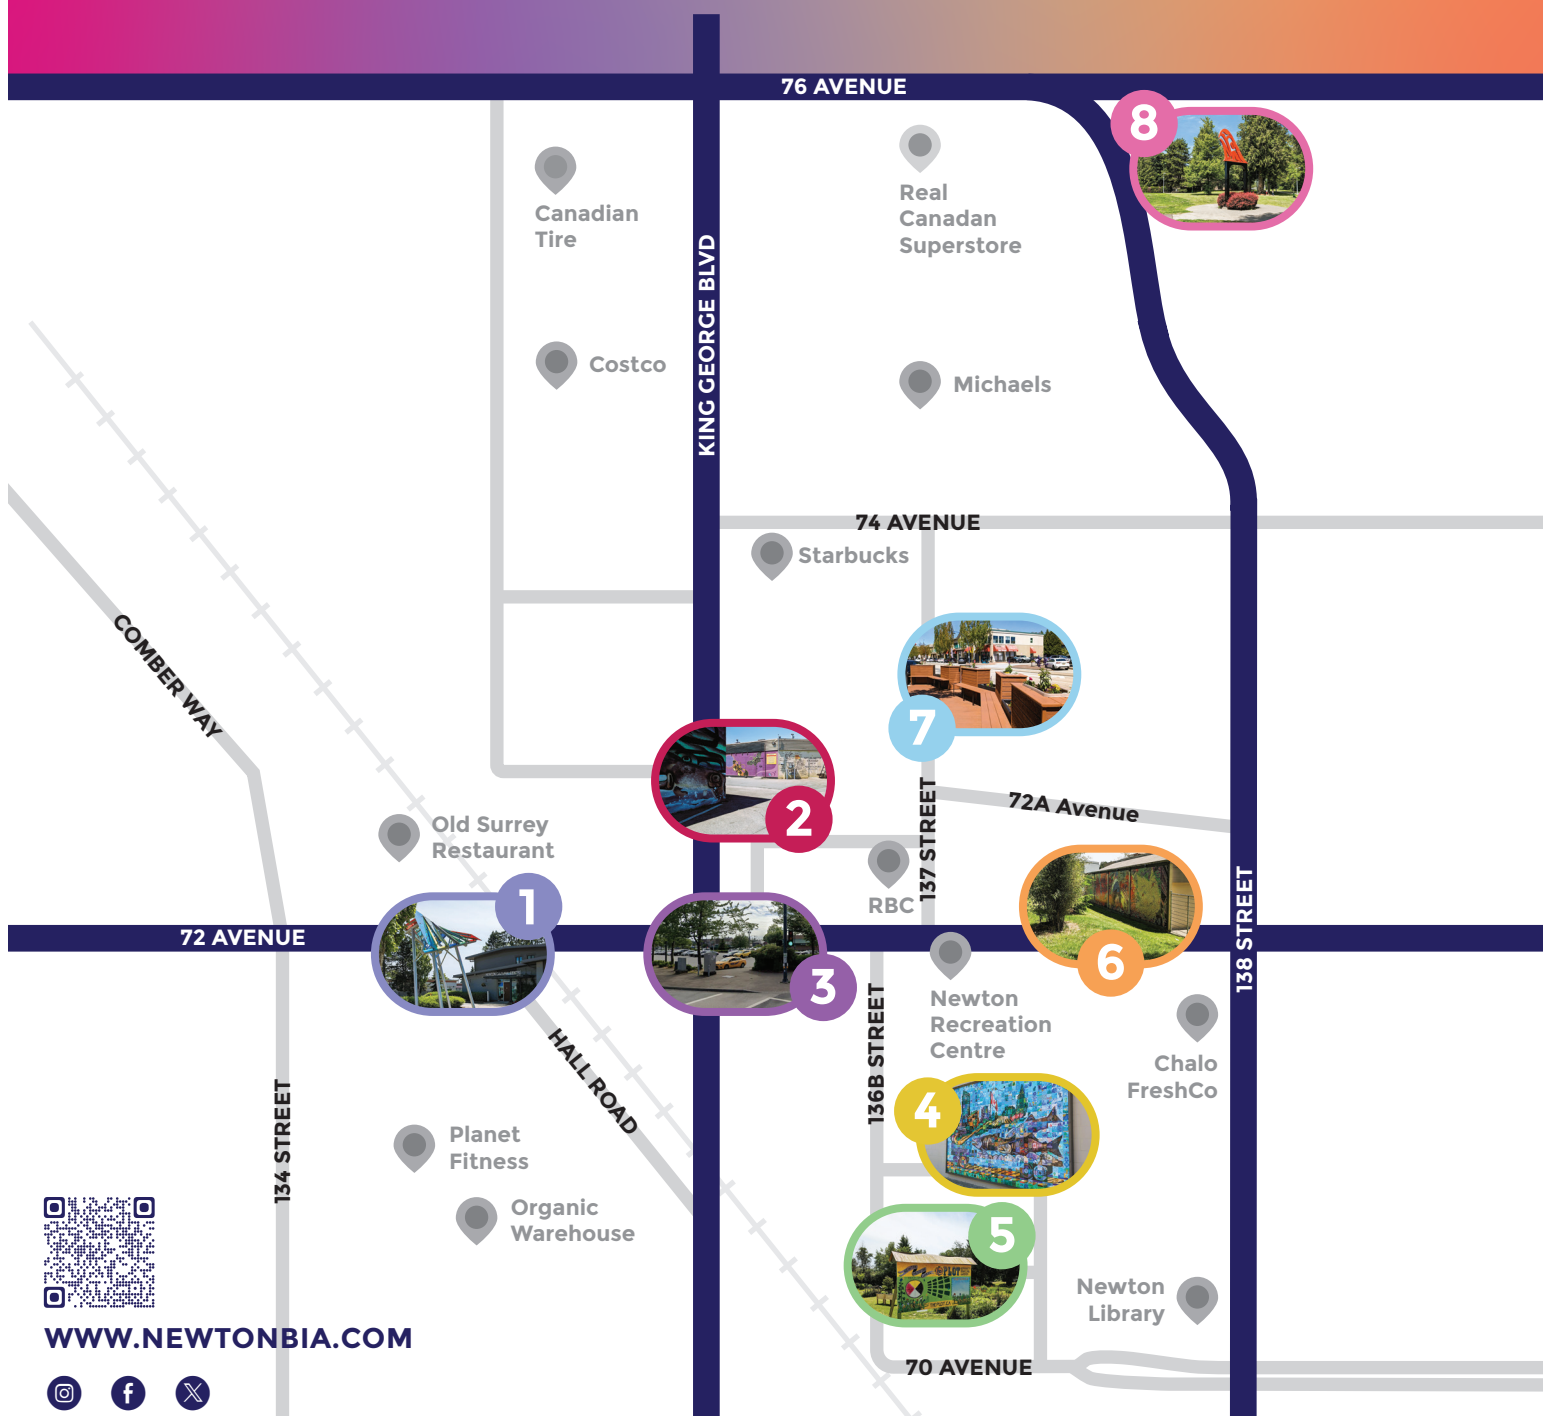

NEWTON ART CRAWL

EXPLORE PUBLIC ART & PLACEMAKING IN THE NEWTON TOWN CENTRE

- 1 Newton Cultural Centre 13530 72 Ave
- 2 Newton Mural Laneway 72 Ave & King George Blvd
- 3 Pop-up Plaza 72 Ave & 137 Street
- 4 Canada150 Mural Newton Arena
- 5 The PLOT Sharing Garden Behind Newton Arena
- 6 The Grove Mural Behind Newton Exchange
- 7 Park-it #112-7320 137 Street
- 8 Frank Hurt Park 13828 138 Street